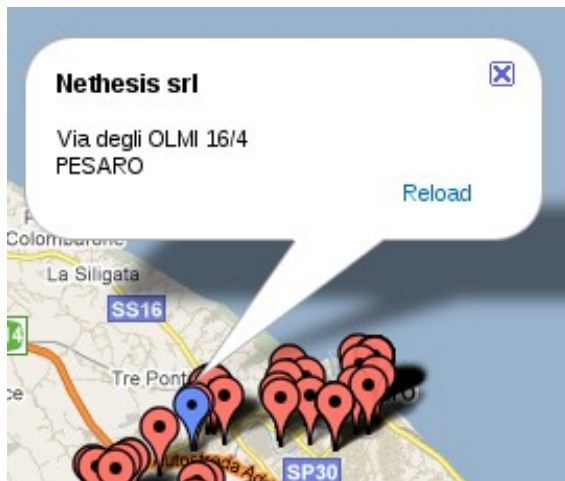

A blue marker  represents the vTiger Company: the address can be changed in *Settings* → *Company* details.

Any other entity is showed as a red marker.   
The map can show every filter created in Accounts, Opportunities and Trouble Tickets.

## Tools > Maps > Accounts

Show

Module:  Filters:

Results:647

Click on a marker to show entity details. There are also two links:

- **Direction:** calculate the direction from you company to the selected marker
- **Reload:** update the marker position on the map after address changes

Results 647

Map Satellite Hybrid Terrain

Clear directions

From: **Nethesis srl - PESARO** (Head office)  
To: **Ranocchi Lab srl - Senigallia**

Strada degli Olmi, 16, 61122 Pesaro Pesaro e Urbino, Italy

44.5 km - about 33 mins

Viale dei Gerani, 2-8, 60019 Senigallia Ancona, Italy

The module uses Google Maps Api 3.0.

www.nethesis.it