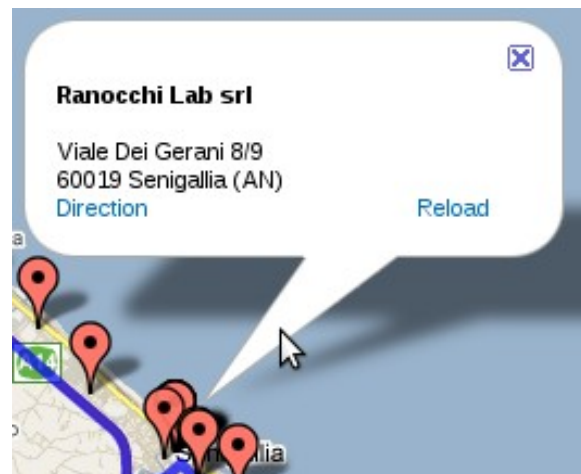

A blue marker  represents the vTiger Company: the address can be changed in *Settings* → *Company* details.

Any other entity is showed as a red marker.   
The map can show every filter created in Accounts, Opportunities and Trouble Tickets.

## Tools > Maps > Accounts

Show

Module:  Filters:

Results:647

Click on a marker to show entity details. There are also two links:

- **Direction:** calculate the direction from you company to the selected marker
- **Reload:** update the marker position on the map after address changes

Results 647

Map Satellite Hybrid Terrain

Clear directions

From: **Nethesis srl - PESARO** (Head office)  
To: **Ranocchi Lab srl - Senigallia**

Strada degli Olmi, 16, 61122 Pesaro Pesaro e Urbino, Italy

44.5 km - about 33 mins

Viale dei Gerani, 2-8, 60019 Senigallia Ancona, Italy

The module uses Google Maps Api 3.0.

www.nethesis.it